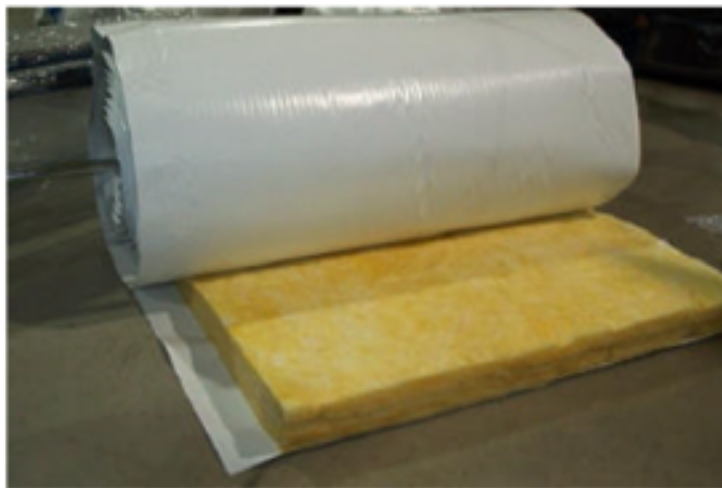

STANDARD TAB OPTIONS

1-6 inch Tab

2-3 inch Tabs

SEAL TAB OPTIONS

1-6 inch Single Seal Tab

A portion of this quote/order has 1-6 inch Single Seal Tab.

2-3 Inch Single Seal Tab

2-3 inch Double Seal Tabs

1-6 inch Special* Single Seal Tab

2-3 Inch Special* Single Seal Tab

2-3 inch Special* Double Seal Tabs

*Special tabs are quite rare.

Single Tab Production Options Faced Blanket Insulation with 1 - 6 Inch Tab

Production Options

"Left Handed" 1-6" Tab

"Right Handed" 1-6" Tab

We can position a single tab on either side of the roll. Our standard production setup provides a "Right Handed" tab, so please specify if you wish to have "left handed" as shown above. This applies to Standard and Seal Tab Options.