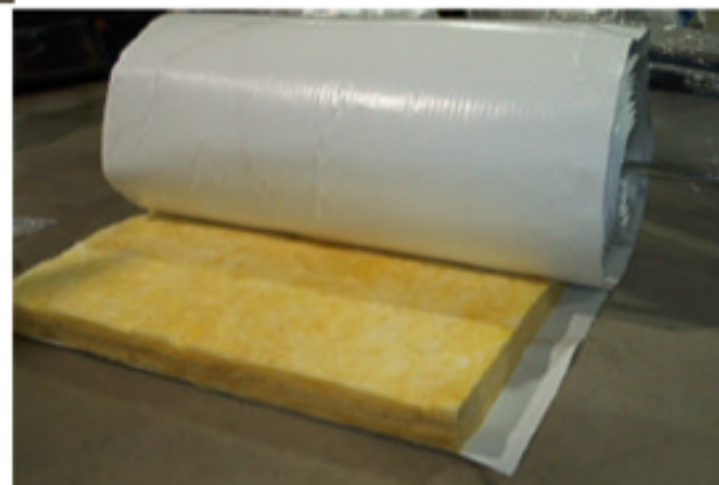

STANDARD TAB OPTIONS

1-6 inch Tab

2-3 inch Tabs

SEAL TAB OPTIONS

1-6 inch Single Seal Tab

A portion of this quote/order has 1-6 inch Single Seal Tab.

2-3 Inch Single Seal Tab

2-3 inch Double Seal Tabs

1-6 inch Special* Single Seal Tab

2-3 Inch Special* Single Seal Tab

2-3 inch Special* Double Seal Tabs

*Special tabs are quite rare.

Single Tab Production Options Faced Blanket Insulation with 1 - 6 Inch Tab

Production Options

"Left Handed" 1-6" Tab

"Right Handed" 1-6" Tab

We can position a single tab on either side of the roll. Our standard production setup provides a "Right Handed" tab, so please specify if you wish to have "left handed" as shown above. This applies to Standard and Seal Tab Options.